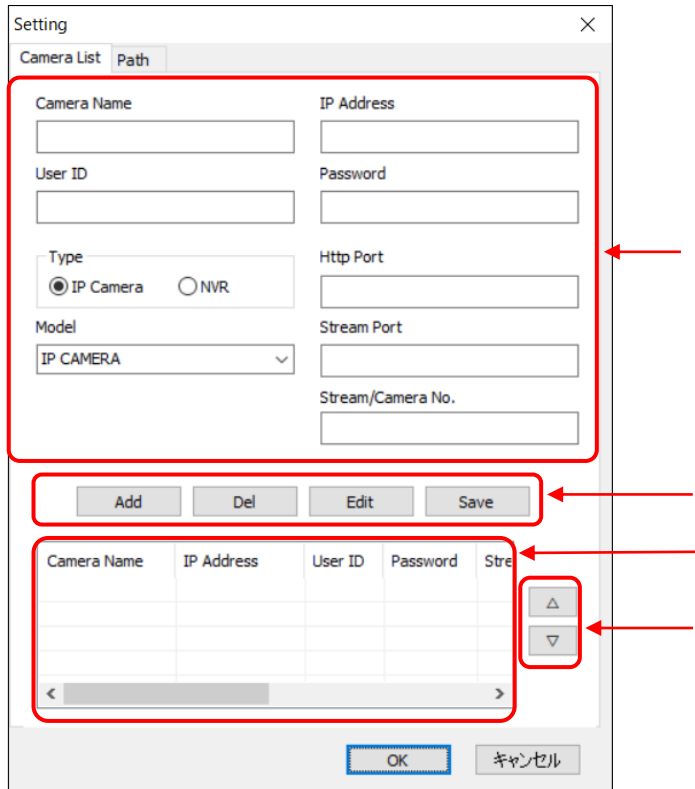

3.3.

NVR

NM35

3.3.1.

Setting

Dialog

Camera List

Dialog

4.1.

Camera Name

IP Address

IP

NVR

NVR IP

User ID

ID