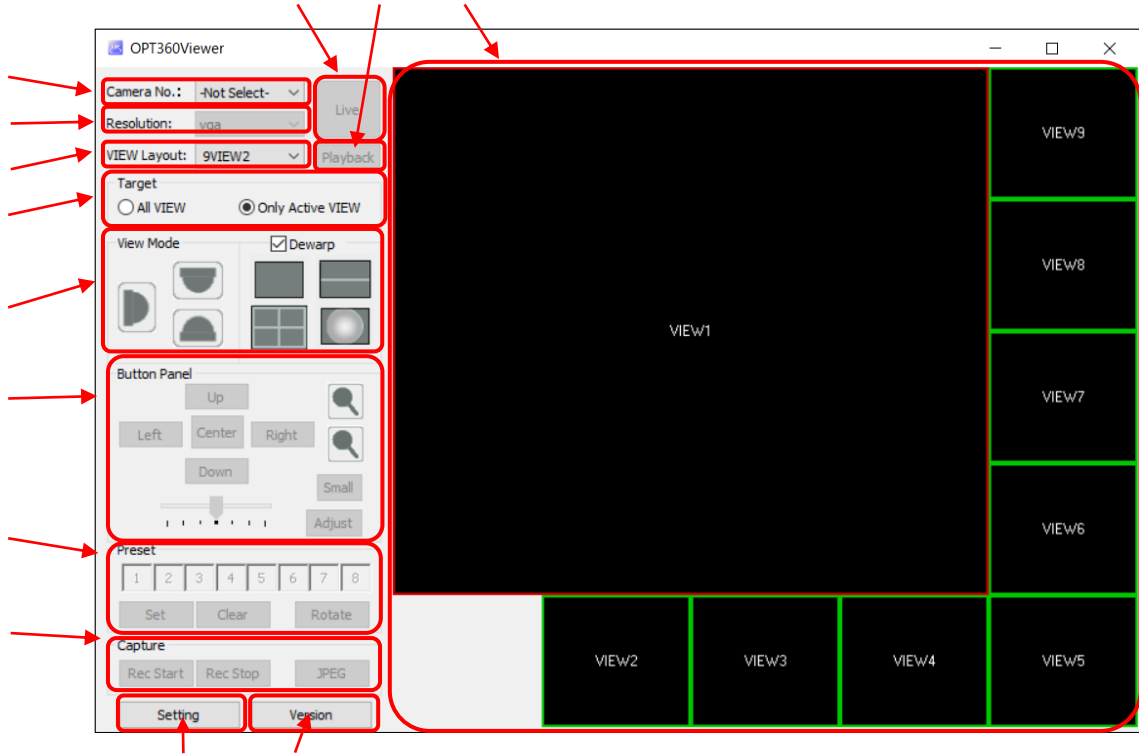

OPT360Viewer

3.

3.1.

OPT360Viewer.exe

0

3.2.

2

Camera No.	VIEW
Resolution	DDIPS/NM33-IP
VIEW Layout	VIEW
Live/Stop	
Playback	NVR
VIEW Area	VIEW
Target	VIEW
View Mode	
Button Panel	
Preset	
Capture	
Setting	
Version	

3.3.

NVR

NM35

3.3.1.

Setting

Dialog

Camera List

Dialog