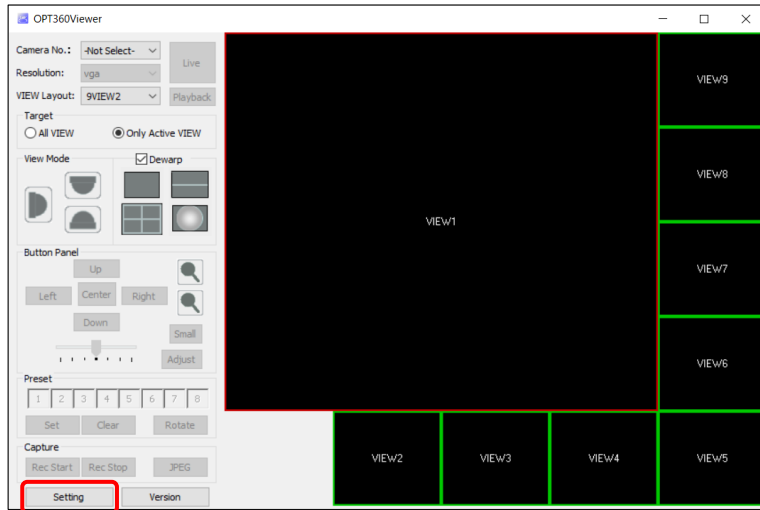

OPT360Viewer

3.

3.1.

OPT360Viewer.exe

0

3.2.

2

Camera No.	VIEW
Resolution	DDIPS/NM33-IP
VIEW Layout	VIEW
Live/Stop	
Playback	NVR
VIEW Area	VIEW
Target	VIEW
View Mode	
Button Panel	
Preset	
Capture	
Setting	
Version	

3.3.

NVR

NM35

3.3.1.

Setting

Dialog

Camera List

Dialog