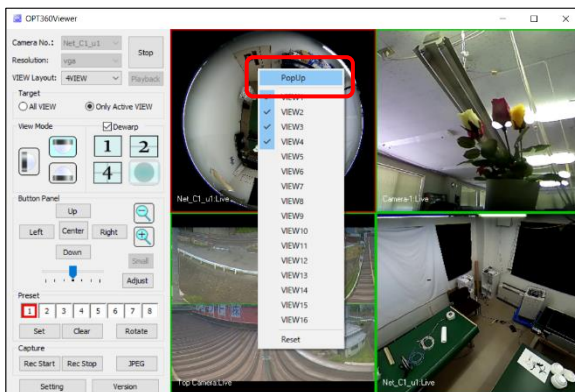

VIEW

VIEW

VIEW

VIEW

VIEW

PopUp

VIEW

VIEW

VIEW

VIEW

EXIT

0

EXIT

0

VIEW

VIEW

ESC

Enter

3.4.3. Target

Target View Mode Button Panel Preset Capture

- ' All VIEW VIEW Active VIEW
VIEW
- ' Only Active VIEW VIEW Active VIEW
Active VIEW

Target VIEW

Only Active VIEW

All VIEW