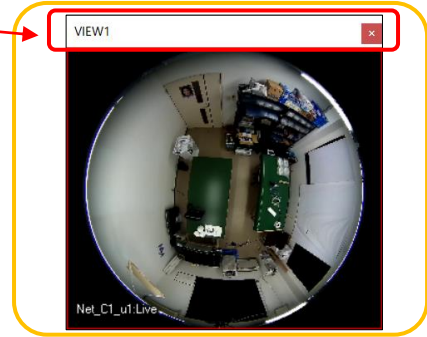

VIEW

VIEW

VIEW

VIEW

VIEW

PopUp

VIEW

VIEW

VIEW

VIEW

EXIT

0

EXIT

0

VIEW

VIEW

ESC

Enter

3.4.3. Target

Target View Mode Button Panel Preset Capture

- ' All VIEW VIEW Active VIEW
VIEW
- ' Only Active VIEW VIEW Active VIEW
Active VIEW

Target VIEW

Only Active VIEW

All VIEW