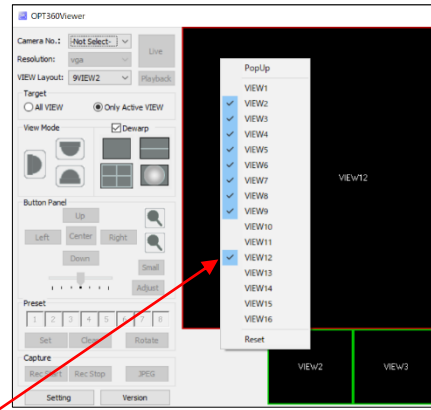

OK キャンセル

[OK]

[OK]

Camera-2 Camera-3

Camera No.: -Not Select-

Resolution: -Not Select-

VIEW Layout: Camera-1 Camera-4 Camera-5 Camera-6 Camera-7

Target All VIEW Only Active VIEW

Live Playback

Camera-2 Camera-3

1VIEW

4VIEW

9VIEW

9VIEW2

16VIEW

16VIEW2

VIEW
 VIEW
 VIEW VIEW VIEW
 VIEW VIEW VIEW
 VIEW VIEW VIEW VIEW VIEW
 9VIEW2 16VIEW2 VIEW VIEW

VIEW

VIEW

VIEW

VIEW

VIEW

VIEW

VIEW