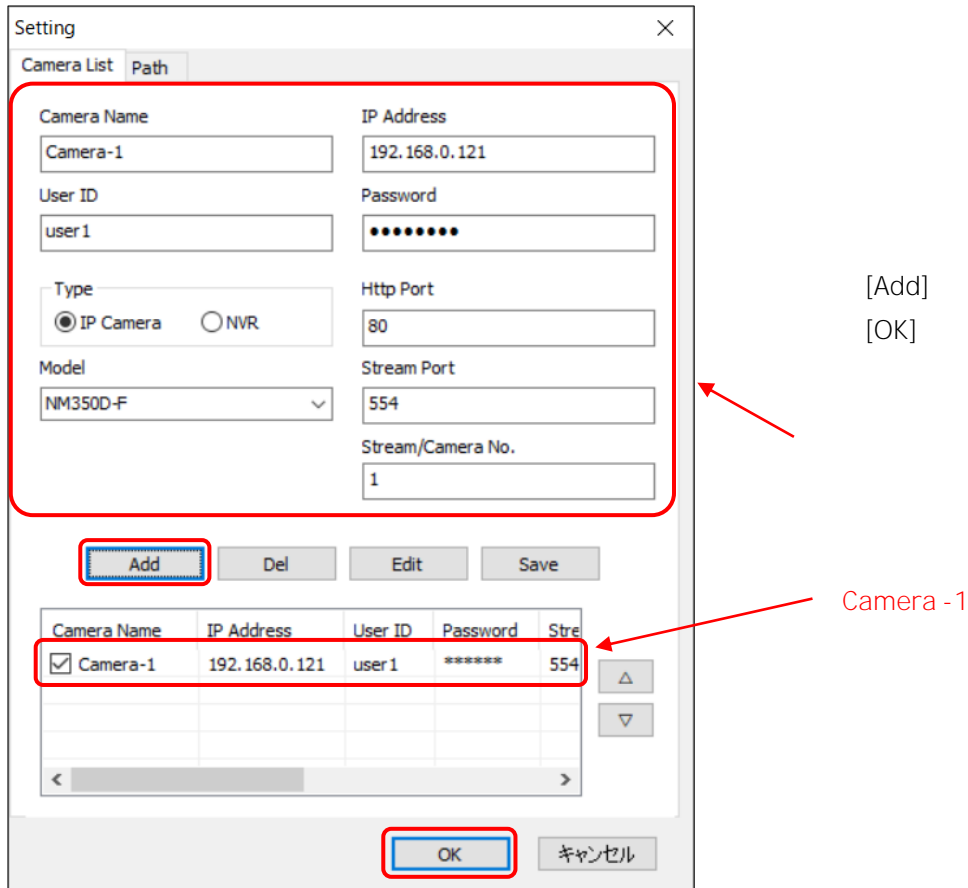

Remote Service

' IPB -300F-IPW

Http Port

' NVR

NVR

RTSP

Stream/Camera No.

NVR

NVR

Add

Add

32

OK

Dialog

Ö

Dialog