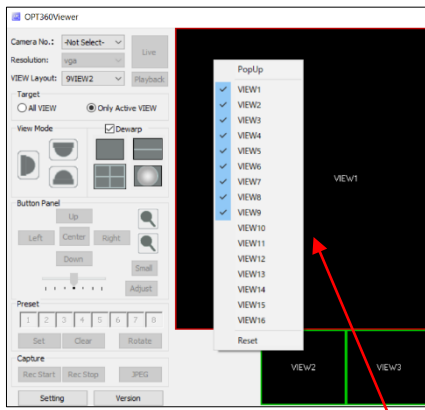

OK キャンセル

[OK]

[OK]

Camera-2 Camera-3

Camera No.: -Not Select-

Resolution: -Not Select-

VIEW Layout: Camera-1 Camera-4 Camera-5 Camera-6 Camera-7

Target All VIEW Only Active VIEW

Live Playback

Camera-2 Camera-3

1VIEW

4VIEW

9VIEW

9VIEW2

16VIEW

16VIEW2

VIEW
 VIEW
 VIEW VIEW VIEW
 VIEW VIEW VIEW
 VIEW VIEW VIEW VIEW VIEW
 9VIEW2 16VIEW2 VIEW VIEW

VIEW

VIEW

VIEW

VIEW

VIEW

VIEW

VIEW