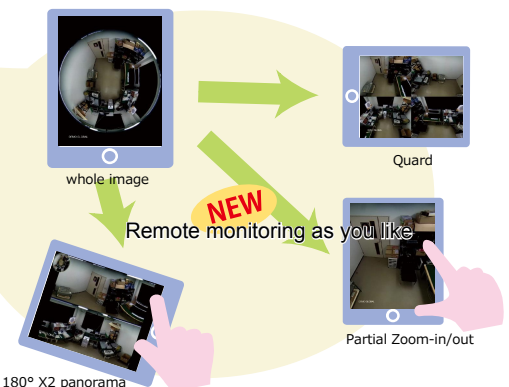

Remote dewarping by a mobile device such as a smart phone or PC.

Key Features

- 3Mega pixel color 1/3 CMOS sensor
- H.264 MPEG4 M-JPEG output
- corresponding to PoE/DC12V
- corresponding to ONVIF /PSIA
- Various dewarping modes
- Long life design with no moving mecha
- provide with mobile monitoring application

Utilities

- on a Table : TV conference
- under Ceiling : Pet monitoring
- on a wall : 180° view camera
- by a smart phone : remote watch

Specification

Model Name	NM350D-F Indoor type	NM351D-F outdoor type
Image Sensor	3 Mega pixel 1/3" color CMOS	
Max. Resolution	1536 x 1536	
Min. Light Required	0.5 Lux	
Digital Zoom	10X	
Event Trigger	Move detection, manual trigger etc.	
Lens	f=1.19 mm fish-eye lens, w/IR correction, F2.0	
Video Compression	H.264, MPEG4, MJPEG	
Frame Rate	max. 15fps	
Interface	10 / 100 Base-T Ethernet	
Support Protocol	TCP/IP, IPV6, UDP, ICMP, DHCP, NTP, DNS, DDNS, SMTP, SNMP, FTP, HTTP, HTTPs, PPPoE, UPnP, Bonjour, RTP, RTSP, RTCP, UDP, IGMP, ICMP, ARP, ONVIF, PSIA, QoS	
Internal Memory	micro SDHC / SDXC memory card slot: 1	
LAN / PoE Cable	RJ-45	
Power	PoE (IEEE802.3af Class 0) or 12VDC	
Power Consumption	12 VDC: 3.9 W / PoE: 4.5 W max.	
Operation Temperature	-10°C ~ 50°C	-40°C~60°C
Operation Humidity	20% ~ 80% (no condensation)	
Safety Regulation	CE, FCC	
Dimension (Φ x H)	140 x 50 mm	166 x 138 mm
Weight	558 g	1480 g

※ Specifications are the subject of change without any notice.

Image of 360° camera application

【 applying conventional cameras 】

【 applying 360° cameras 】

Image of Network Surveillance

(number of simultaneous access: 10 max.)

※ A contract with a provider is required for a network access.

Opening WEB browser by Internet Explorer, operate the camera and monitor.

Monitoring by a smart phone

Applying 360° cameras can dramatically reduce No. of cameras, installation labor cost, No. of monitors, and labor for monitoring.