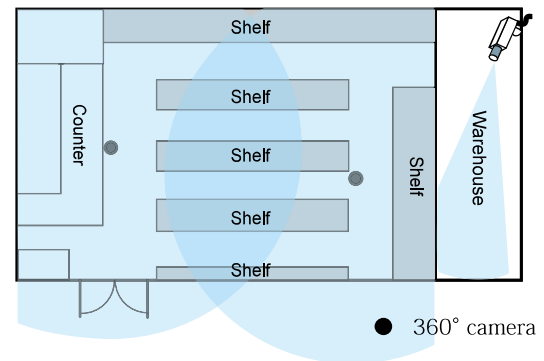

Utilities

- on a Table : TV conference
- under Ceiling : Pet monitoring
- on a wall : 180° view camera
- by a smart phone : remote watch

Specification

Model Name	NM350D-F Indoor type	NM351D-F outdoor type
Image Sensor	3 Mega pixel 1/3" color CMOS	
Max. Resolution	1536 x 1536	
Min. Light Required	0.5 Lux	
Digital Zoom	10X	
Event Trigger	Move detection, manual trigger etc.	
Lens	f=1.19 mm fish-eye lens, w/IR correction, F2.0	
Video Compression	H.264, MPEG4, MJPEG	
Frame Rate	max. 15fps	
Interface	10 / 100 Base-T Ethernet	
Support Protocol	TCP/IP, IPV6, UDP, ICMP, DHCP, NTP, DNS, DDNS, SMTP, SNMP, FTP, HTTP, HTTPs, PPPoE, UPnP, Bonjour, RTP, RTSP, RTCP, UDP, IGMP, ICMP, ARP, ONVIF, PSIA, QoS	
Internal Memory	micro SDHC / SDXC memory card slot: 1	
LAN / PoE Cable	RJ-45	
Power	PoE (IEEE802.3af Class 0) or 12VDC	
Power Consumption	12 VDC: 3.9 W / PoE: 4.5 W max.	
Operation Temperature	-10°C ~ 50°C	-40°C~60°C
Operation Humidity	20% ~ 80% (no condensation)	
Safety Regulation	CE, FCC	
Dimension (Φ x H)	140 x 50 mm	166 x 138 mm
Weight	558 g	1480 g

※ Specifications are the subject of change without any notice.

Image of 360° camera application

【 applying conventional cameras 】

【 applying 360° cameras 】

Image of Network Surveillance

(number of simultaneous access: 10 max.)

※ A contract with a provider is required for a network access.

Opening WEB browser by Internet Explorer, operate the camera and monitor.

Monitoring by a smart phone

Applying 360° cameras can dramatically reduce No. of cameras, installation labor cost, No. of monitors, and labor for monitoring.