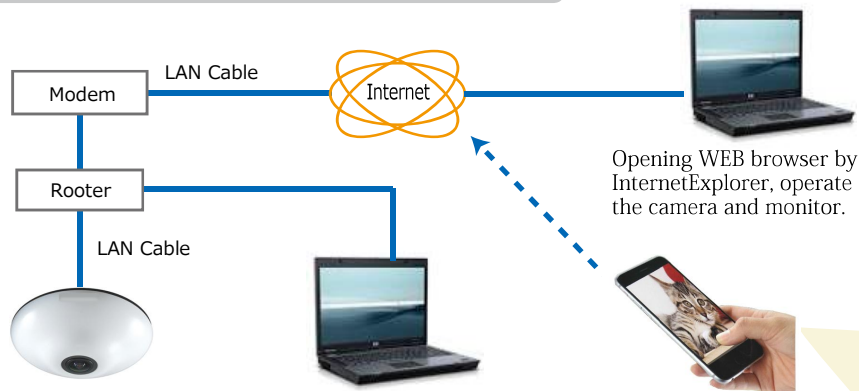

Remote dewarping by a mobile device such as a smart phone or PC.

Key Features

- 3Mega pixel color 1/3 CMOS sensor
- H.264 MPEG4 M-JPEG output
- corresponding to PoE/DC12V
- corresponding to ONVIF /PSIA
- Various dewarping modes
- Long life design with no moving mecha
- provide with mobile monitoring application

※ Specifications are the subject of change without any notice.

Image of 360° camera application

【 applying conventional cameras 】

【 applying 360° cameras 】

Image of Network Surveillance

(number of simultaneous access: 10 max.)

※ A contract with a provider is required for a network access.

Opening WEB browser by Internet Explorer, operate the camera and monitor.

Monitoring by a smart phone

Applying 360° cameras can dramatically reduce No. of cameras, installation labor cost, No. of monitors, and labor for monitoring.