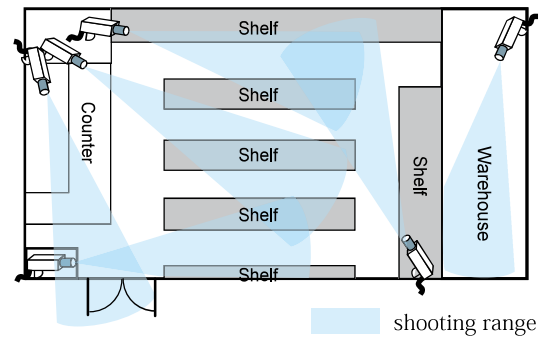

Utilities

- on a Table : TV conference
- under Ceiling : Pet monitoring
- on a wall : 180° view camera
- by a smart phone : remote watch

Specification

Model Name	NM350D-F Indoor type	NM351D-F outdoor type
Image Sensor	3 Mega pixel 1/3" color CMOS	
Max. Resolution	1536 x 1536	
Min. Light Required	0.5 Lux	
Digital Zoom	10X	
Event Trigger	Move detection, manual trigger etc.	
Lens	f=1.19 mm fish-eye lens, w/IR correction, F2.0	
Video Compression	H.264, MPEG4, MJPEG	
Frame Rate	max. 15fps	
Interface	10 / 100 Base-T Ethernet	
Support Protocol	TCP/IP, IPV6, UDP, ICMP, DHCP, NTP, DNS, DDNS, SMTP, SNMP, FTP, HTTP, HTTPs, PPPoE, UPnP, Bonjour, RTP, RTSP, RTCP, UDP, IGMP, ICMP, ARP, ONVIF, PSIA, QoS	
Internal Memory	micro SDHC / SDXC memory card slot: 1	
LAN / PoE Cable	RJ-45	
Power	PoE (IEEE802.3af Class 0) or 12VDC	
Power Consumption	12 VDC: 3.9 W / PoE: 4.5 W max.	
Operation Temperature	-10°C ~ 50°C	-40°C~60°C
Operation Humidity	20% ~ 80% (no condensation)	
Safety Regulation	CE, FCC	
Dimension (Φ x H)	140 x 50 mm	166 x 138 mm
Weight	558 g	1480 g

※ Specifications are the subject of change without any notice.

Image of 360° camera application

【 applying conventional cameras 】

【 applying 360° cameras 】

Image of Network Surveillance

(number of simultaneous access: 10 max.)